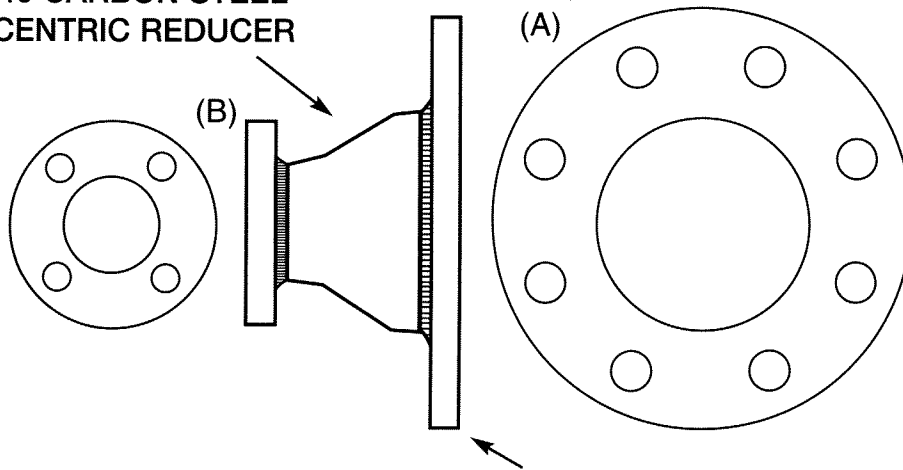

**SCH 40 CARBON STEEL
CONCENTRIC REDUCER**

**PLATE STEEL FLANGE 150# DRILLING
BOLT HOLES STRADDLE CENTERLINE**

Model No.	Fitting(A)	Fitting(B)	O.A.L.
CR252	2.5"	2"	4.25
CR32	3"	2"	4.25
CR325	3"	2.5"	4.25
CR425	4"	2.5"	4.75
CR43	4"	3"	4.75
CR52	5"	2"	5.875
CR53	5"	3"	5.875
CR54	5"	4"	5.875
CR63	6"	3"	6.125
CR64	6"	4"	6.125
CR65	6"	5"	6.50
CR84	8"	4"	7.25
CR85	8"	5"	7.25
CR86	8"	6"	7.25
CR106	10"	6"	8.25
CR108	10"	8"	8.50
CR1210	12"	10"	9.50